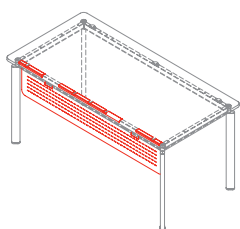

## ACCESSORI

---

Cassetto  
1CV5960: L 31 P 21 H 8,7

Mensola  
1CV5910: L 31 P 21 H

Supporto per braccio porta monitor  
1CV5930

Modesty panel  
1CV5170: L 80 H 29  
1CV5270: L 100 H 29  
1CV5370: L 163 H 29  
1CV5470: L 140 H 29  
1CV5570: L 160 H 29  
1CV5670: L 180 H 29  
1CV5770: L 200 H 29